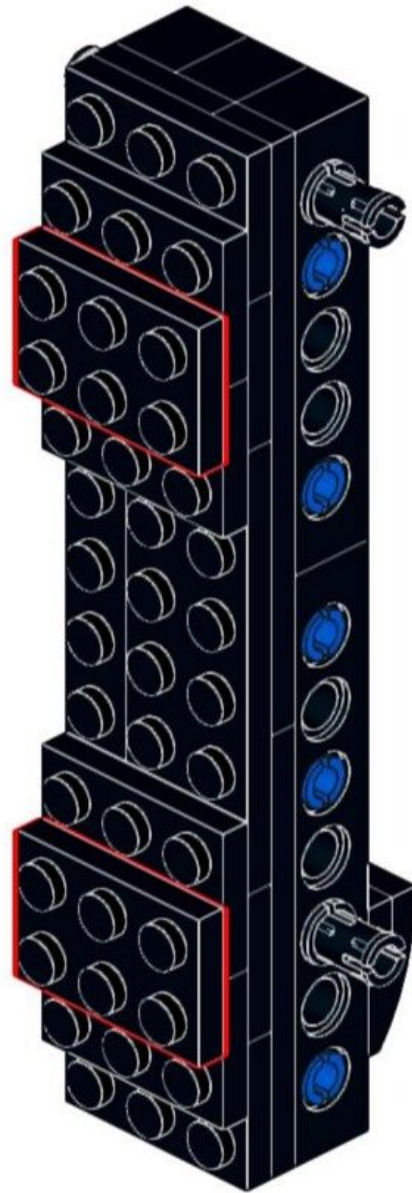

LEADER .50 BMG

SEMI AUTO SNIPER RIFLE

BY SHRAPNEL

8

89

520

1,5 cm

671