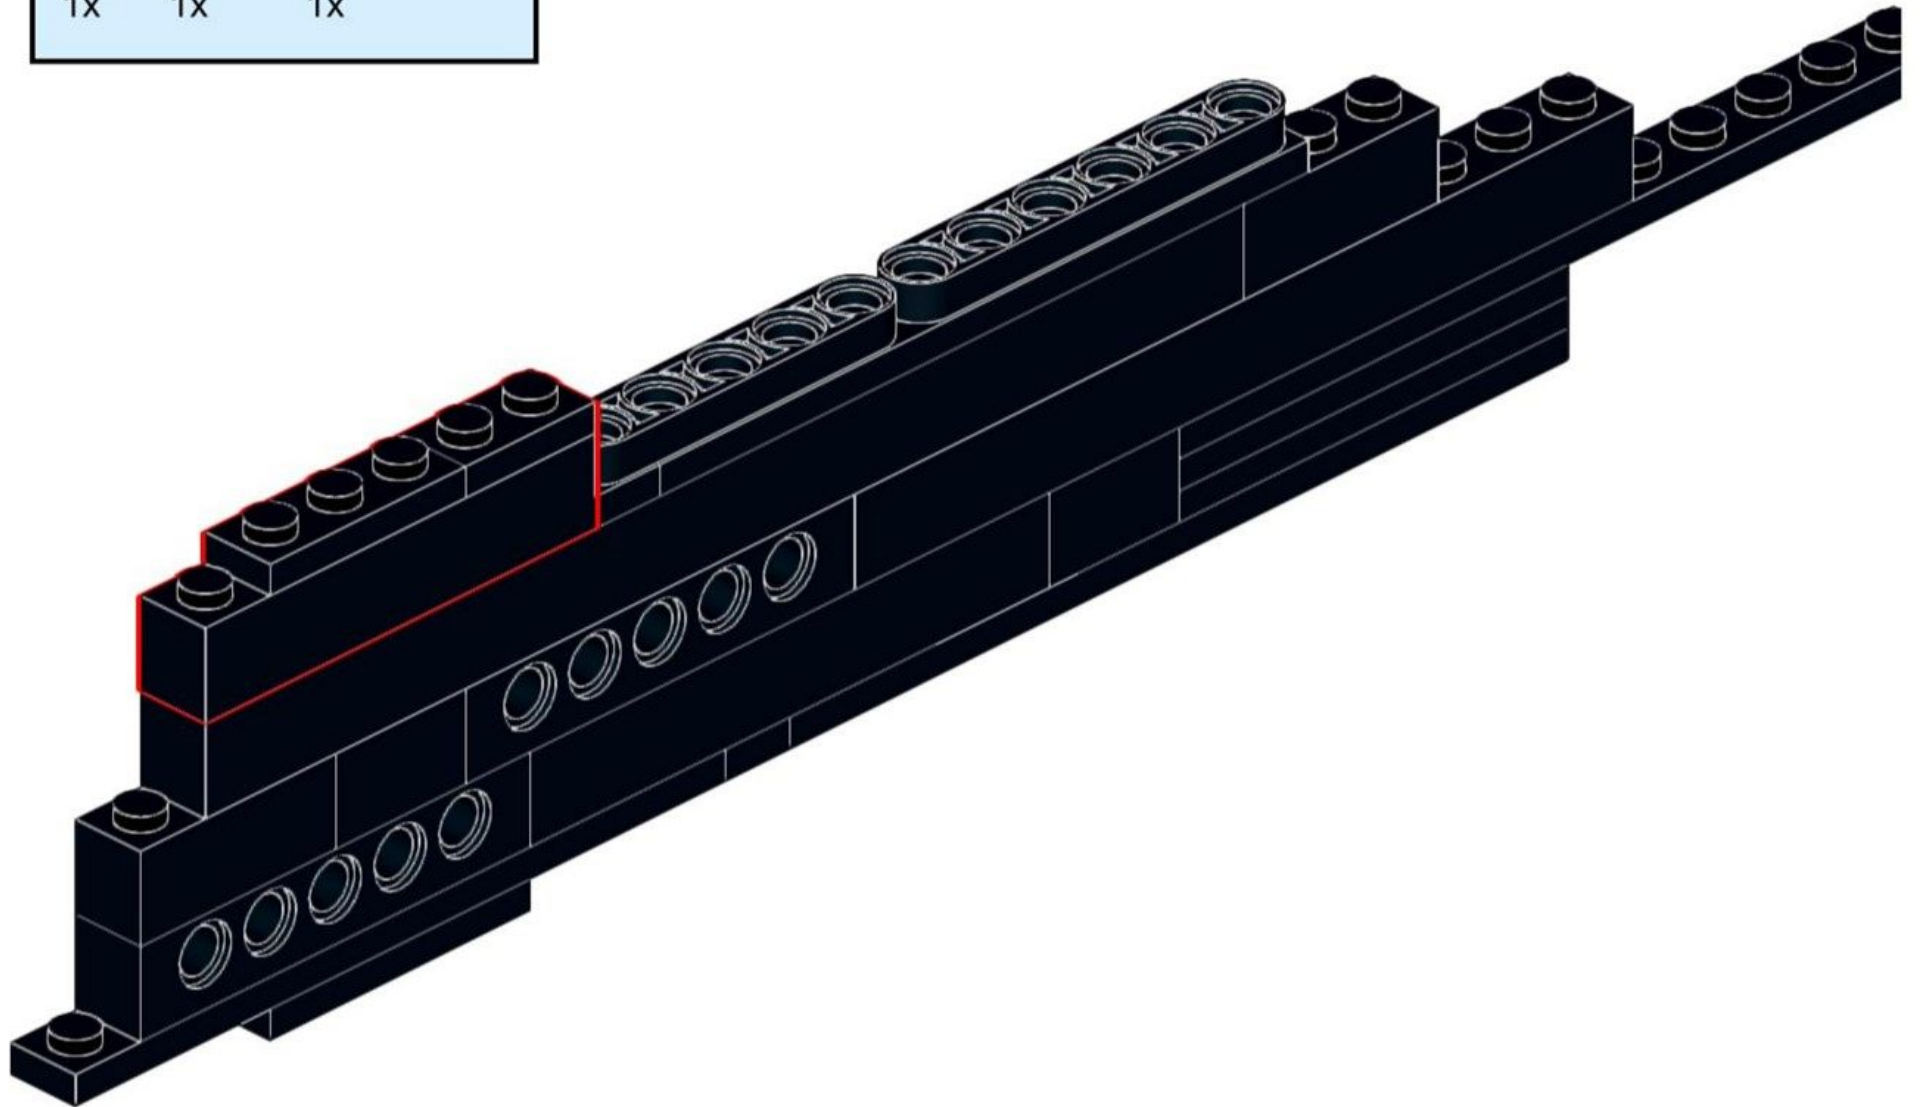

LEADER .50 BMG

SEMI AUTO SNIPER RIFLE

BY SHRAPNEL

8

89

520

1,5 cm

671