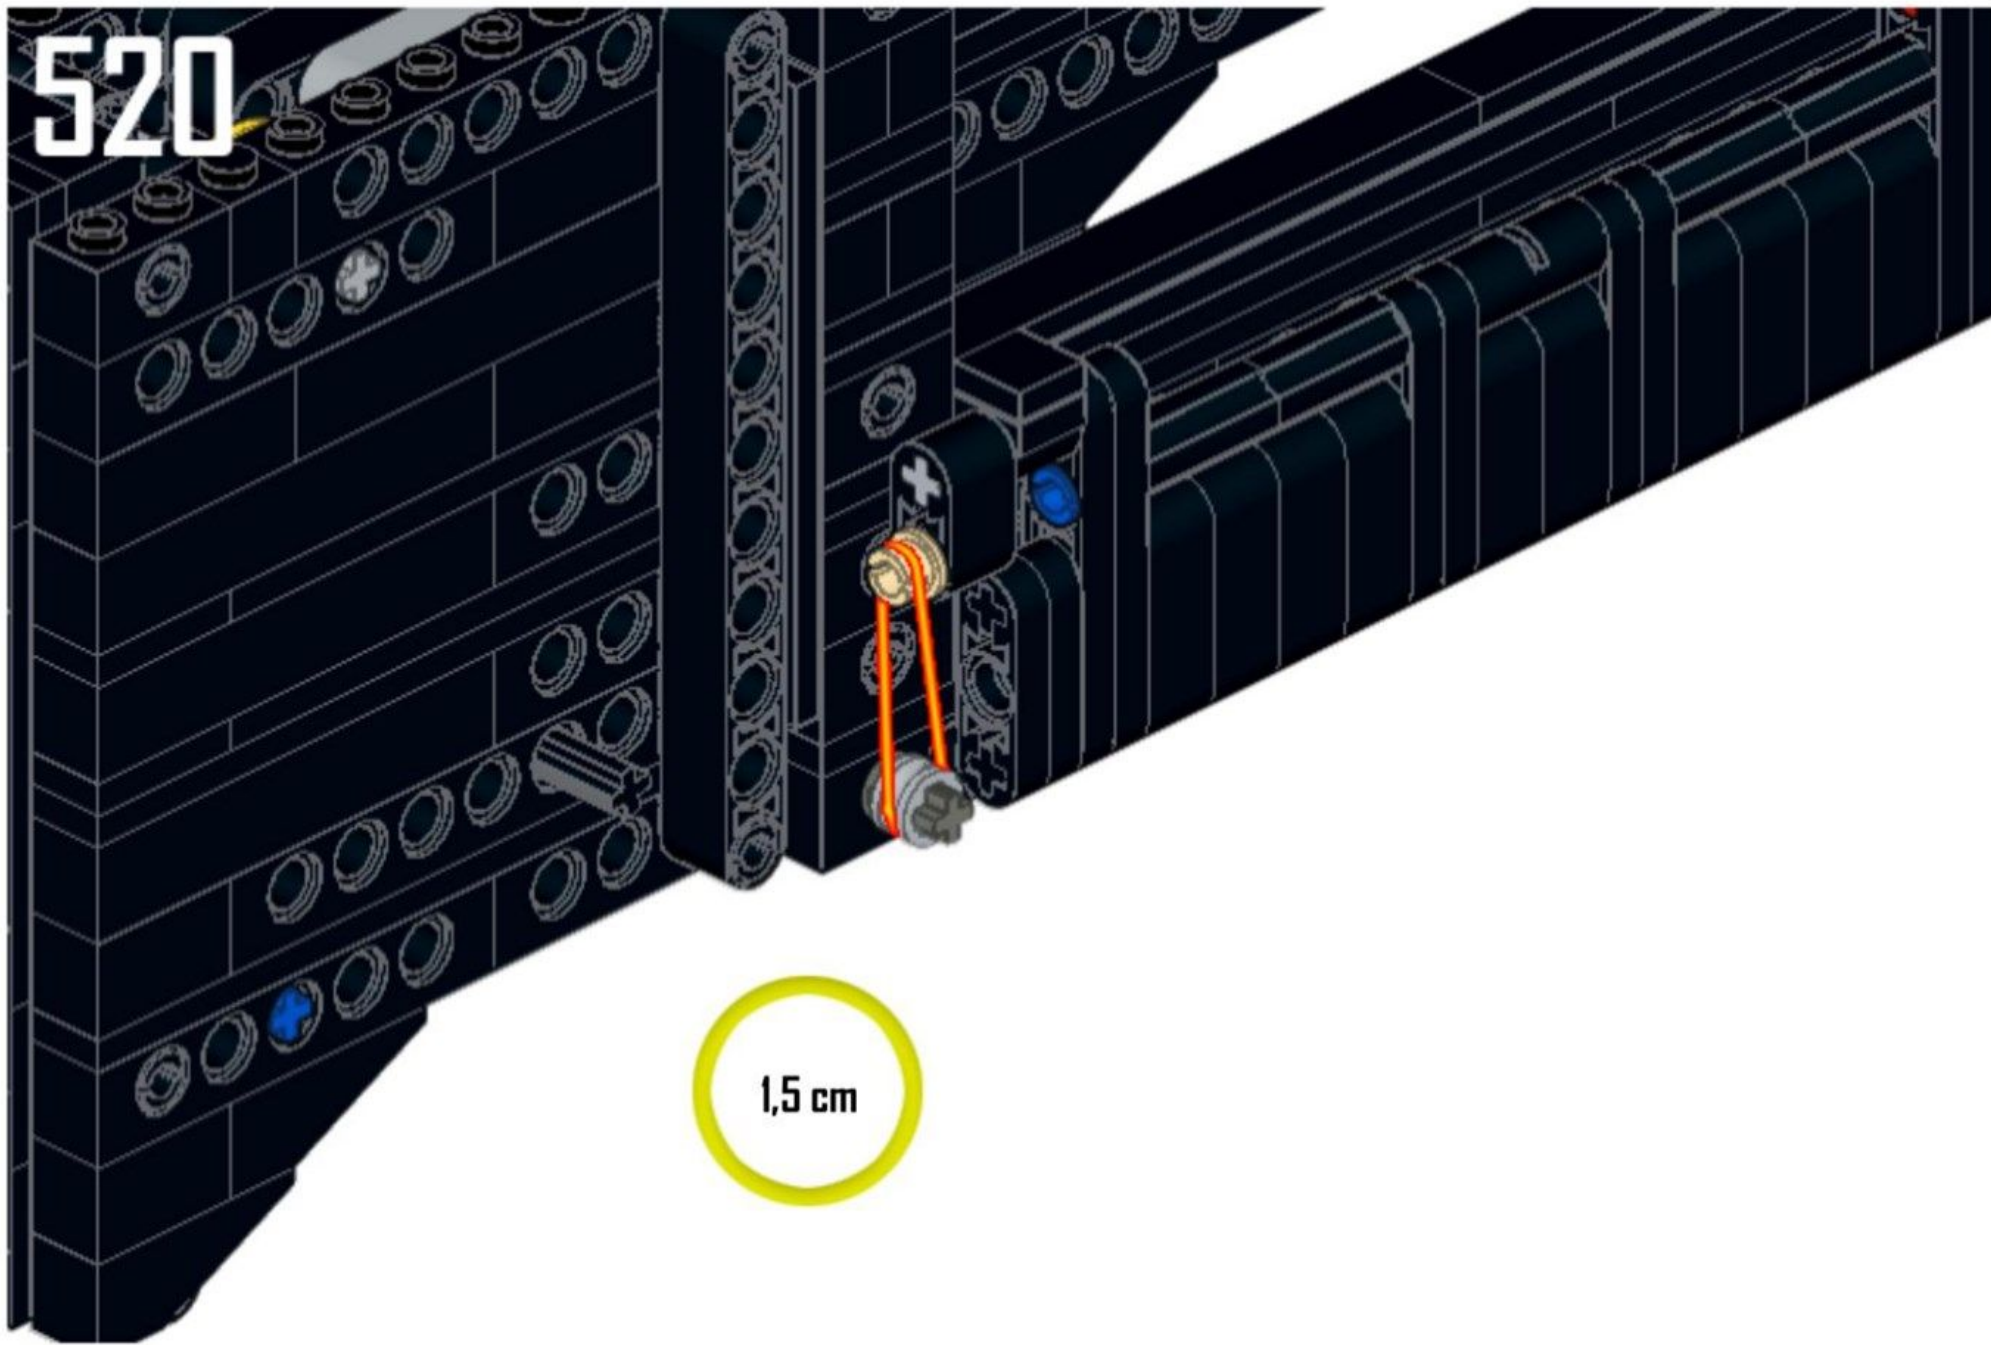

LEADER .50 BMG

SEMI AUTO SNIPER RIFLE

BY SHRAPNEL

8

89

520

1,5 cm

671