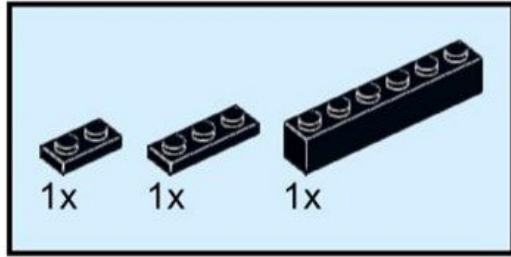

LEADER .50 BMG

SEMI AUTO SNIPER RIFLE

BY SHRAPNEL

8

89

520

1,5 cm

671